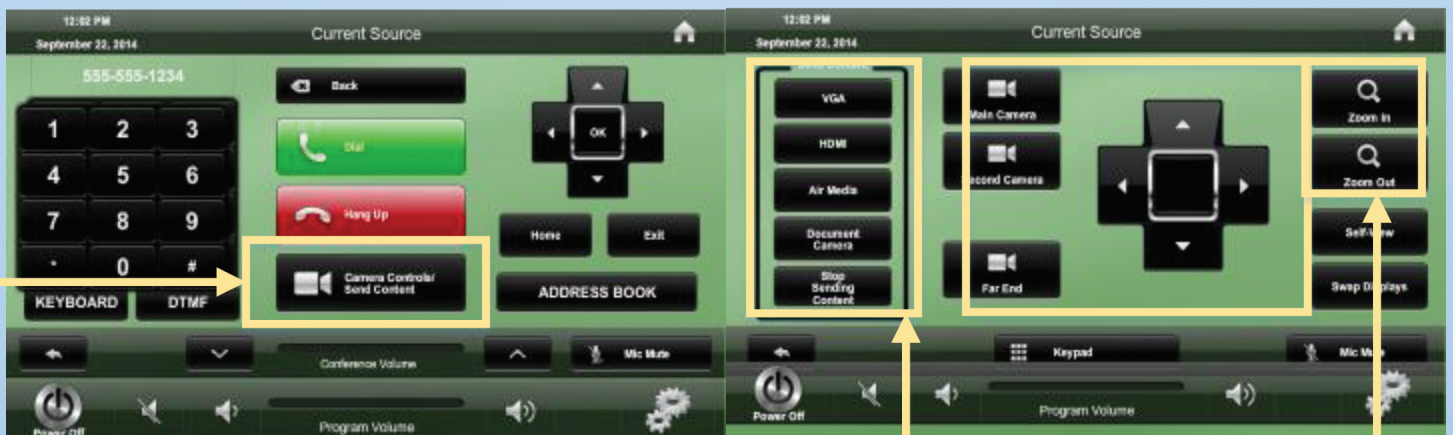

FOR FURTHER ASSISTANCE PLEASE CALL EQUIPMENT SERVICES AT 601-266-4364

IVN VIDEO CONFERENCE MODE

TOUCH ANYWHERE ON THIS SCREEN TO BEGIN

FOR IVN CLASSES: SELECT VIDEO CONFERENCE

USE THE KEYPAD OR ADDRESS BOOK TO DIAL